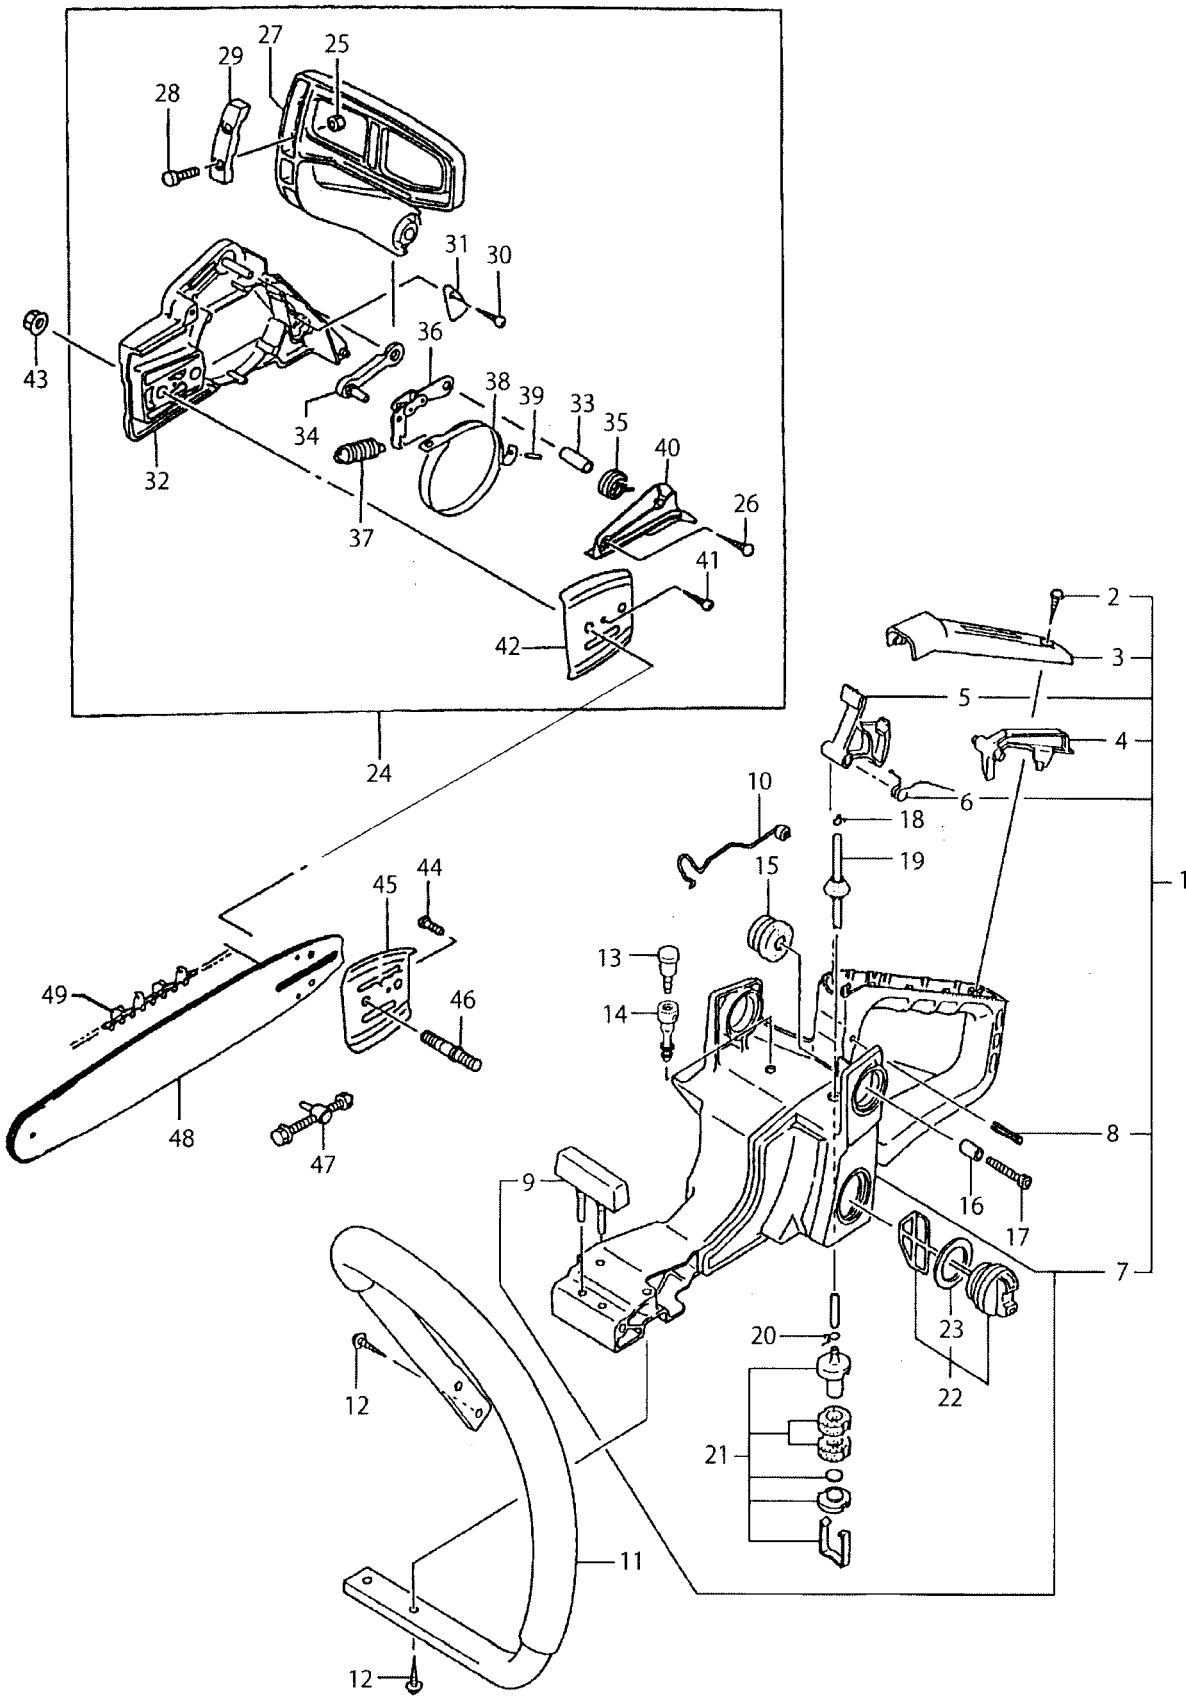

3. MCV381 HANDLE, CHAIN BRAKE

Ref. No.	Part No.	Part Name	Q'ty	Remarks
3-46	400829	Chain Bar Stud Bolt	2	101-32530-20
3-47	400830	Chain Tension Bolt	1	116-3252K-90
3-48	400831	Chain Bar	1	16" 107-3285M-20
3-49	400832	Chain	1	16x3/8 , 130-32817-20