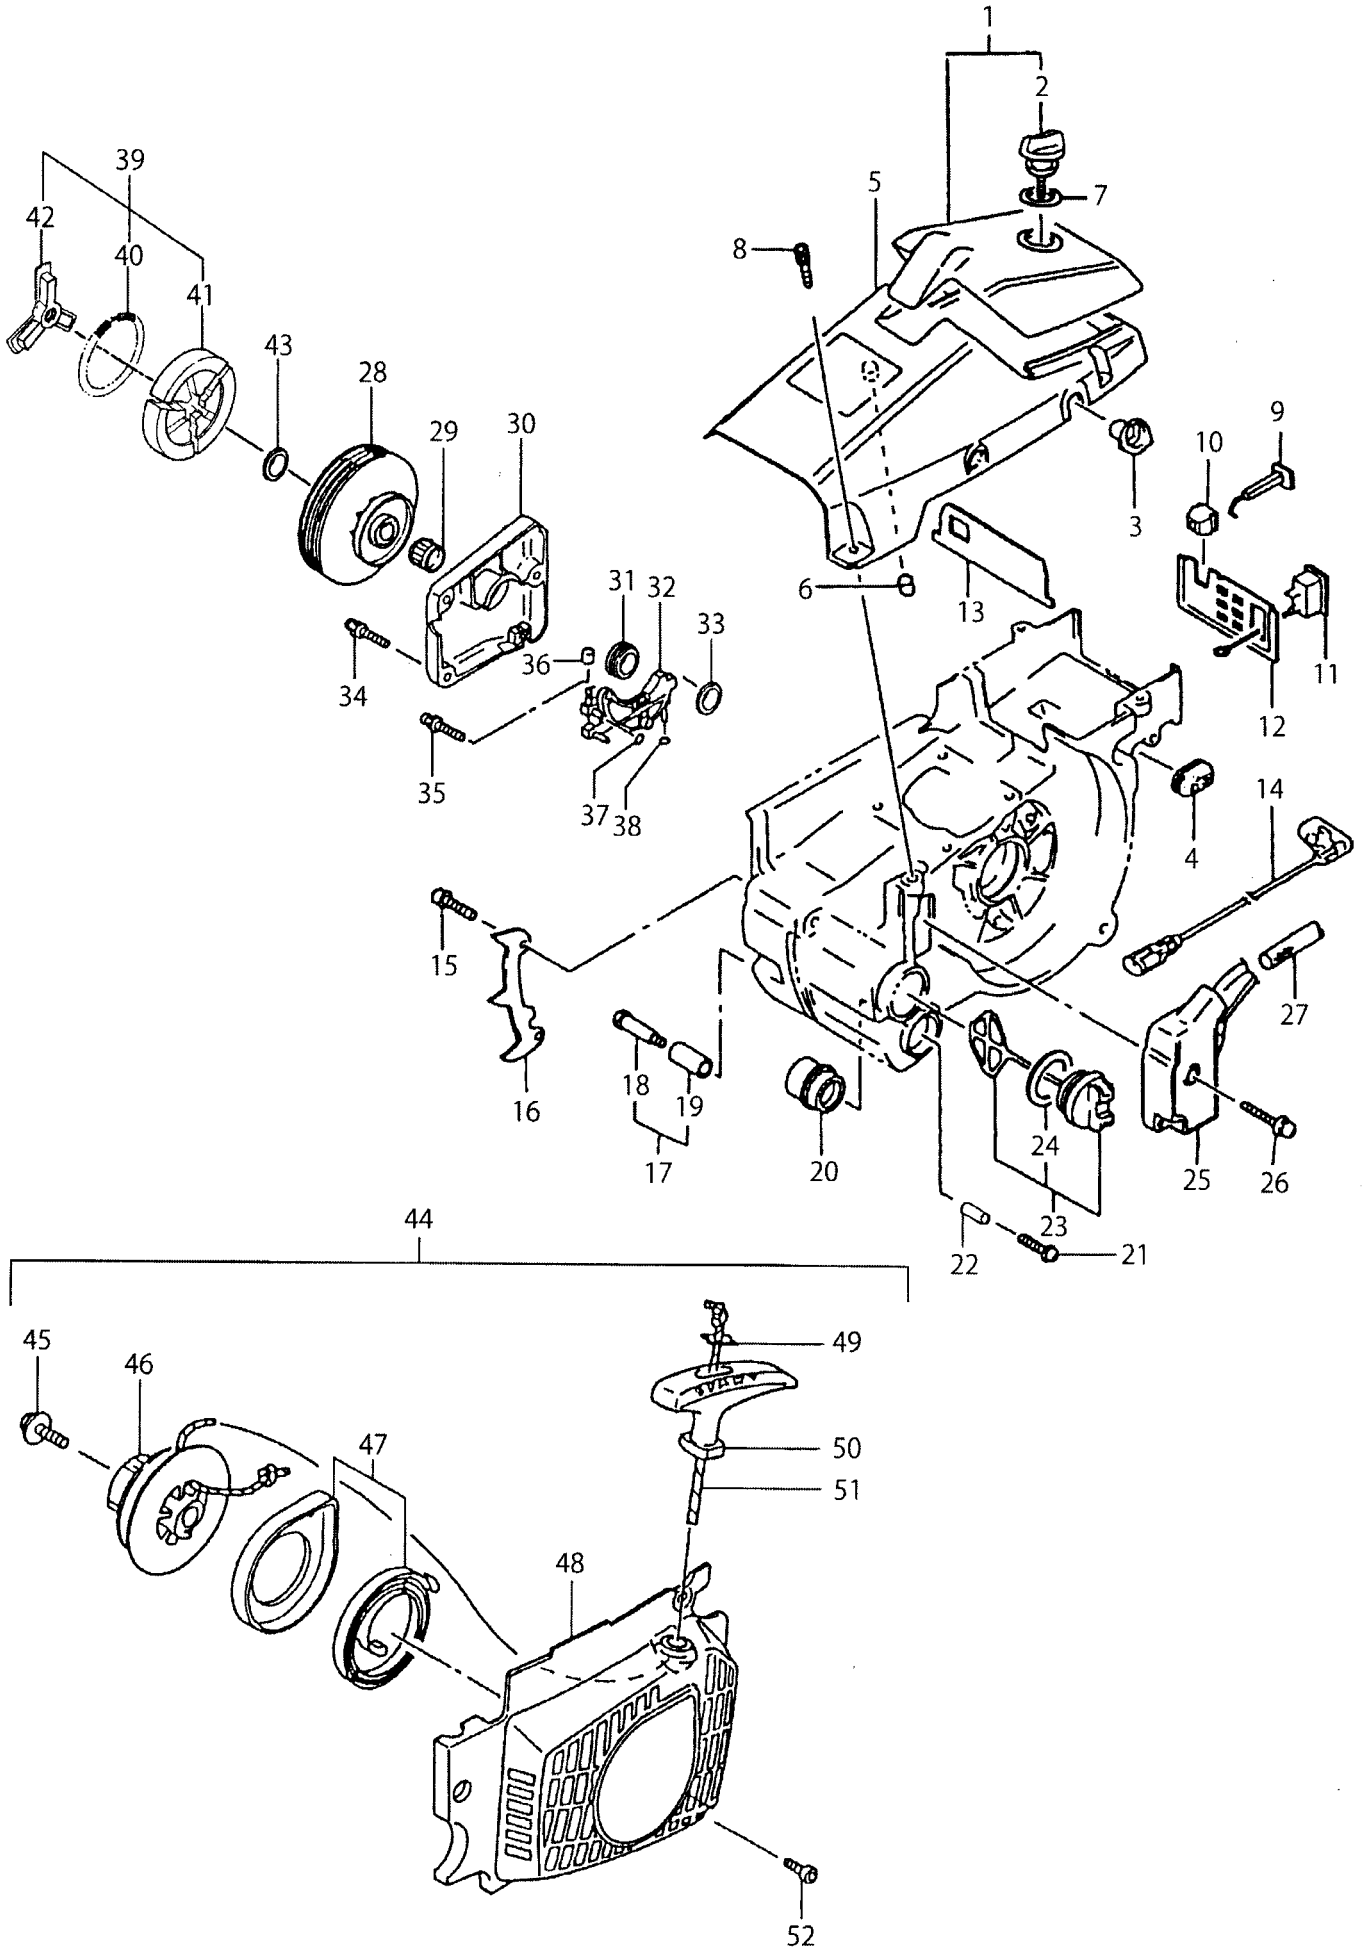

2. MCV381
RECOIL STARTER, CLUTCH

Ref. No.	Part No.	Part Name	Q'ty	Remarks
2-46	400789	Stater Rope Reel	1	774-01700-20
2-47	400790	Recoil Spring Case	1	778-04063-90
2-48	400791	Fan Case Comp.	1	112-04066-80
2-49	400792	Rope Stopper	1	795-04063-20
2-50	400793	Starter Handle	1	785-04063-20
2-51	400794	Starter Rope	1	783-01700-20
2-52	400754	Hex. Hole Bolt	3	5x15 994-64050-154