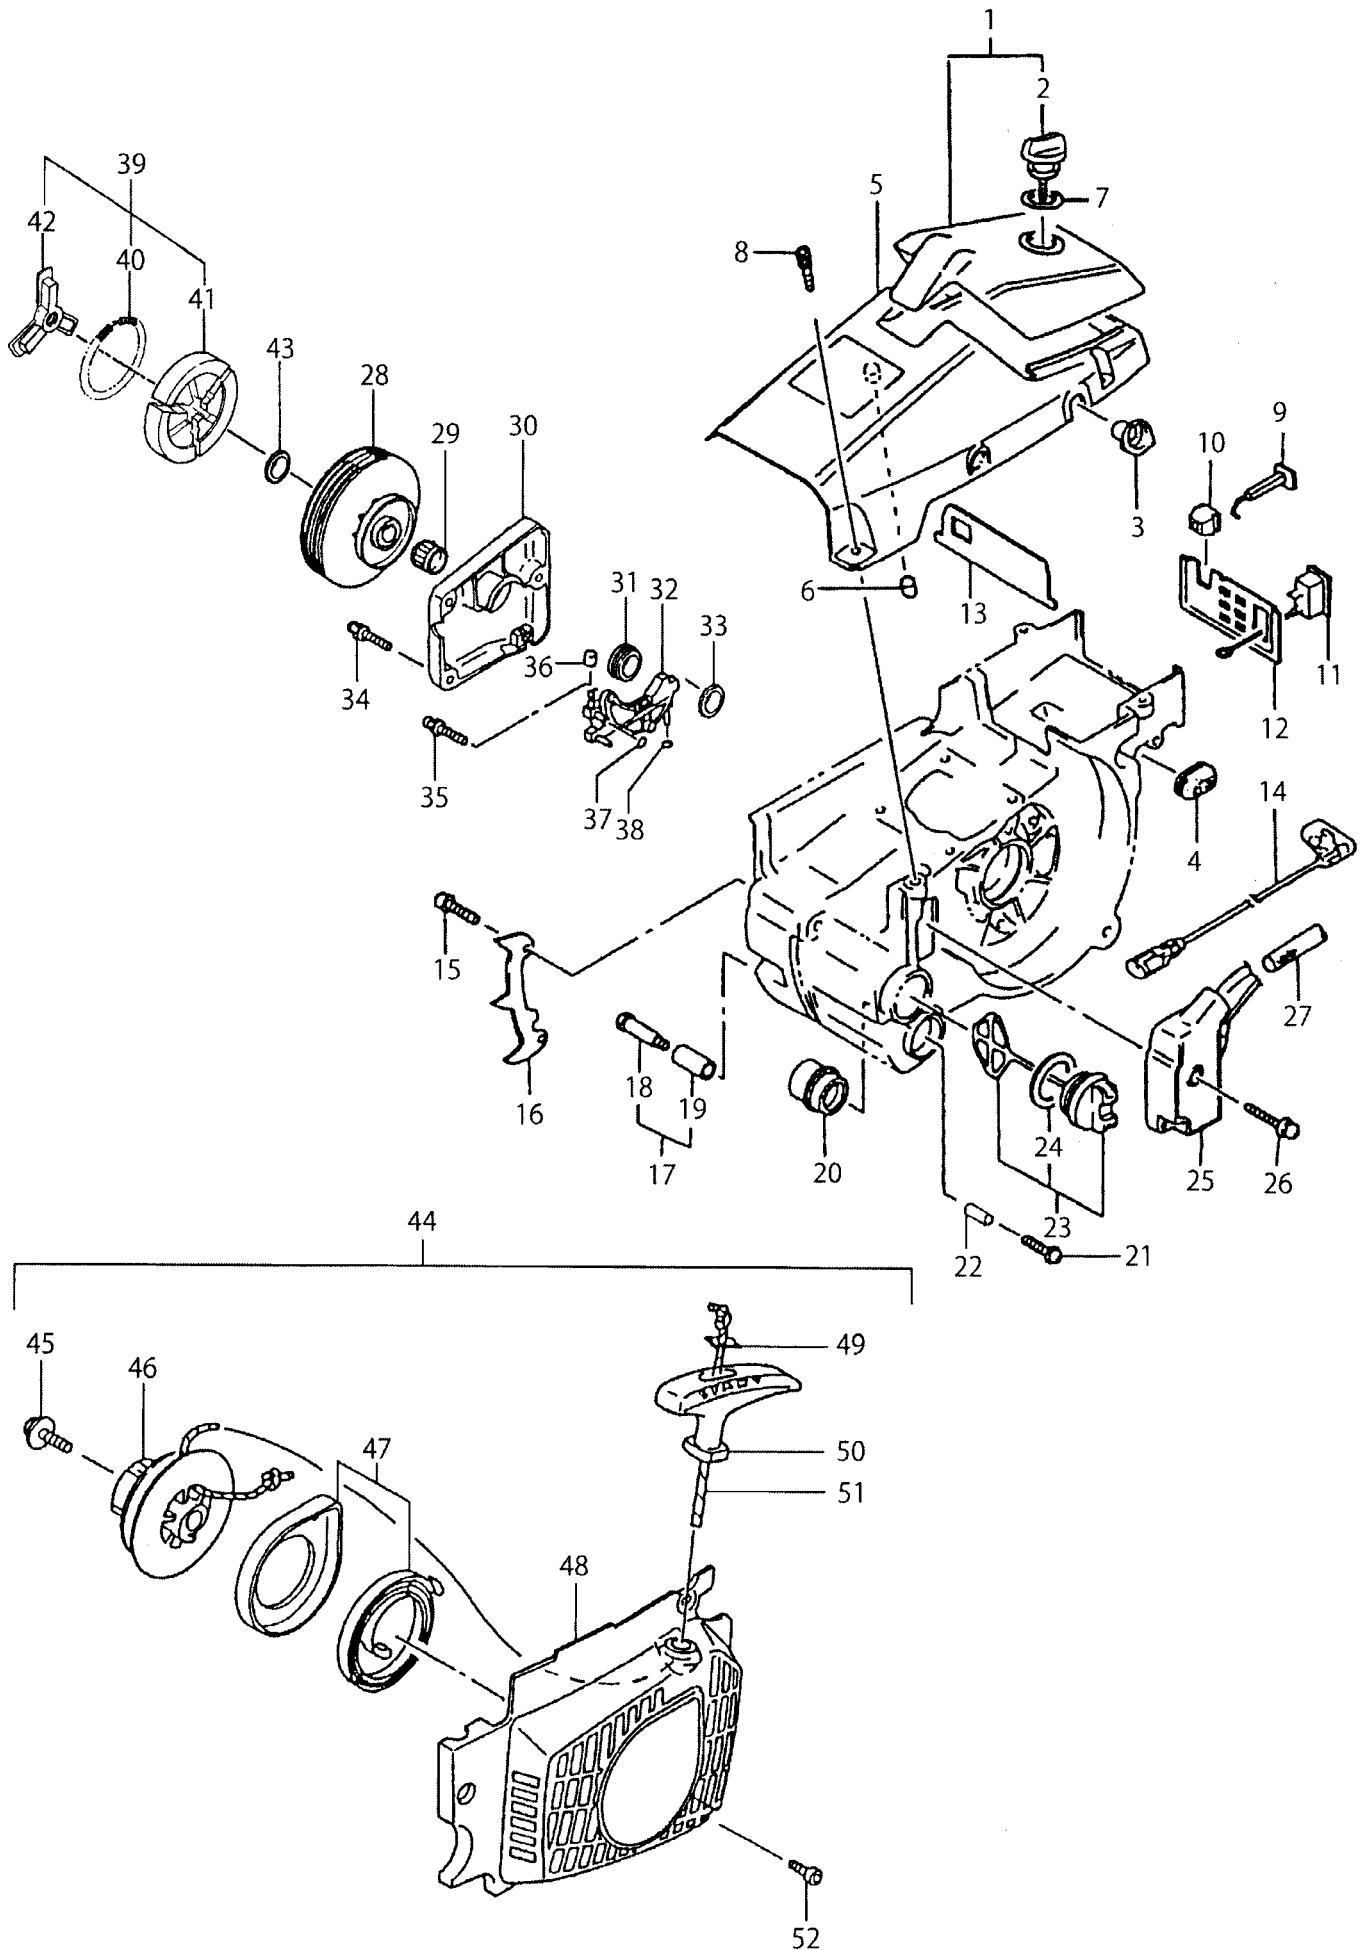

2. MCV381
RECOIL STARTER, CLUTCH

Ref. No.	Part No.	Part Name	Q'ty	Remarks
2-1	400747	Cleaner Cover Set	1	Incl.2 452-04068-90
2-2	400748	Aircleaner Cover Knob Comp.	1	175-3252K-80
2-3	400749	Idle Grommet	1	191-3252K-20
2-4	400750	Adjuster Cap	1	190-3252K-20
2-5	400751	Cylinder Cover	1	016-04074-20
2-6	400752	Cylinder Support Rubber	1	599-04063-20
2-7	400753	Cleaner Packing	1	418-04063-20
2-8	400754	Hex. Hole Bolt	1	5x15 994-64050-154
2-9	400755	Choke Button Comp.	1	704-3252K-80
2-10	400756	Choke Rod Holding Rubber	1	707-32550-20
2-11	400757	Stop Switch Comp.	1	162-04063-81
2-12	400758	Control Plate	1	511-04063-20
2-13	400759	Shutter Plate	1	188-3252K-20
2-14	400760	Stop Cord	1	179-04063-81
2-15	400761	Hex. Hole Bolt	2	5x12 994-61050-124
2-16	400762	Bumper Spike	1	460-3252K-20
2-17	400763	Chain Catcher	1	Incl.18,19 125-3252K-90
2-18	400764	Special Bolt	1	380-04063-20
2-19	400648	Vinyl Pipe	1	7x10.5x20 700-07105-02
2-20	400765	Damper Comp.	2	219-32600-82
2-21	400766	Tapping Screw	2	5x18 990-73050-184
2-22	400767	Collar	2	659-37922-20
2-23	400768	Oil Tank Cap Ass'y	1	Incl.24 642-3252K-90
2-24	400769	Oil Tank Cap Gasket	1	523-3252K-20
2-25	400770	Ignition Coil Comp.	1	167-21527-81
2-26	400771	Hex. Hole Bolt	2	4x18 994-64040-184
2-27	400772	Cord Insulator Tube	1	250-04063-21
2-28	400773	Clutch Housing Comp.	1	310-3252U-82
2-29	400774	Needle Bearing	1	999-62111-430
2-30	400775	Oil Pump Cover	1	097-3252K-20
2-31	400776	Screw Gear Comp.	1	084-3252K-80
2-32	400777	Oil Pump Comp.	1	145-3252K-81
2-33	400778	Pinion Washer	1	067-35600-20
2-34	400779	Small Screw	3	4x12 994-16040-126
2-35	620384	High Tension Screw	2	994-16040-186
2-36	400780	Release Valve	1	086-3252K-20
2-37	400781	O-Ring	1	S-3 999-67003-012
2-38	991496	O-Ring	1	P-5 999-67005-000
2-39	400782	Clutch Ass'y	1	Incl.40-42 277-04063-90
2-40	400783	Clutch Spring	1	342-04063-21
2-41	400784	Clutch Shoe	3	345-04063-21
2-42	400785	Clutch Boss	1	346-04063-20
2-43	400786	Clutch Washer B	1	359-04063-20
2-44	400787	Recoil Starter Ass'y	1	Incl.45-51 756-04066-90
2-45	400788	Set Screw	1	839-02010-20