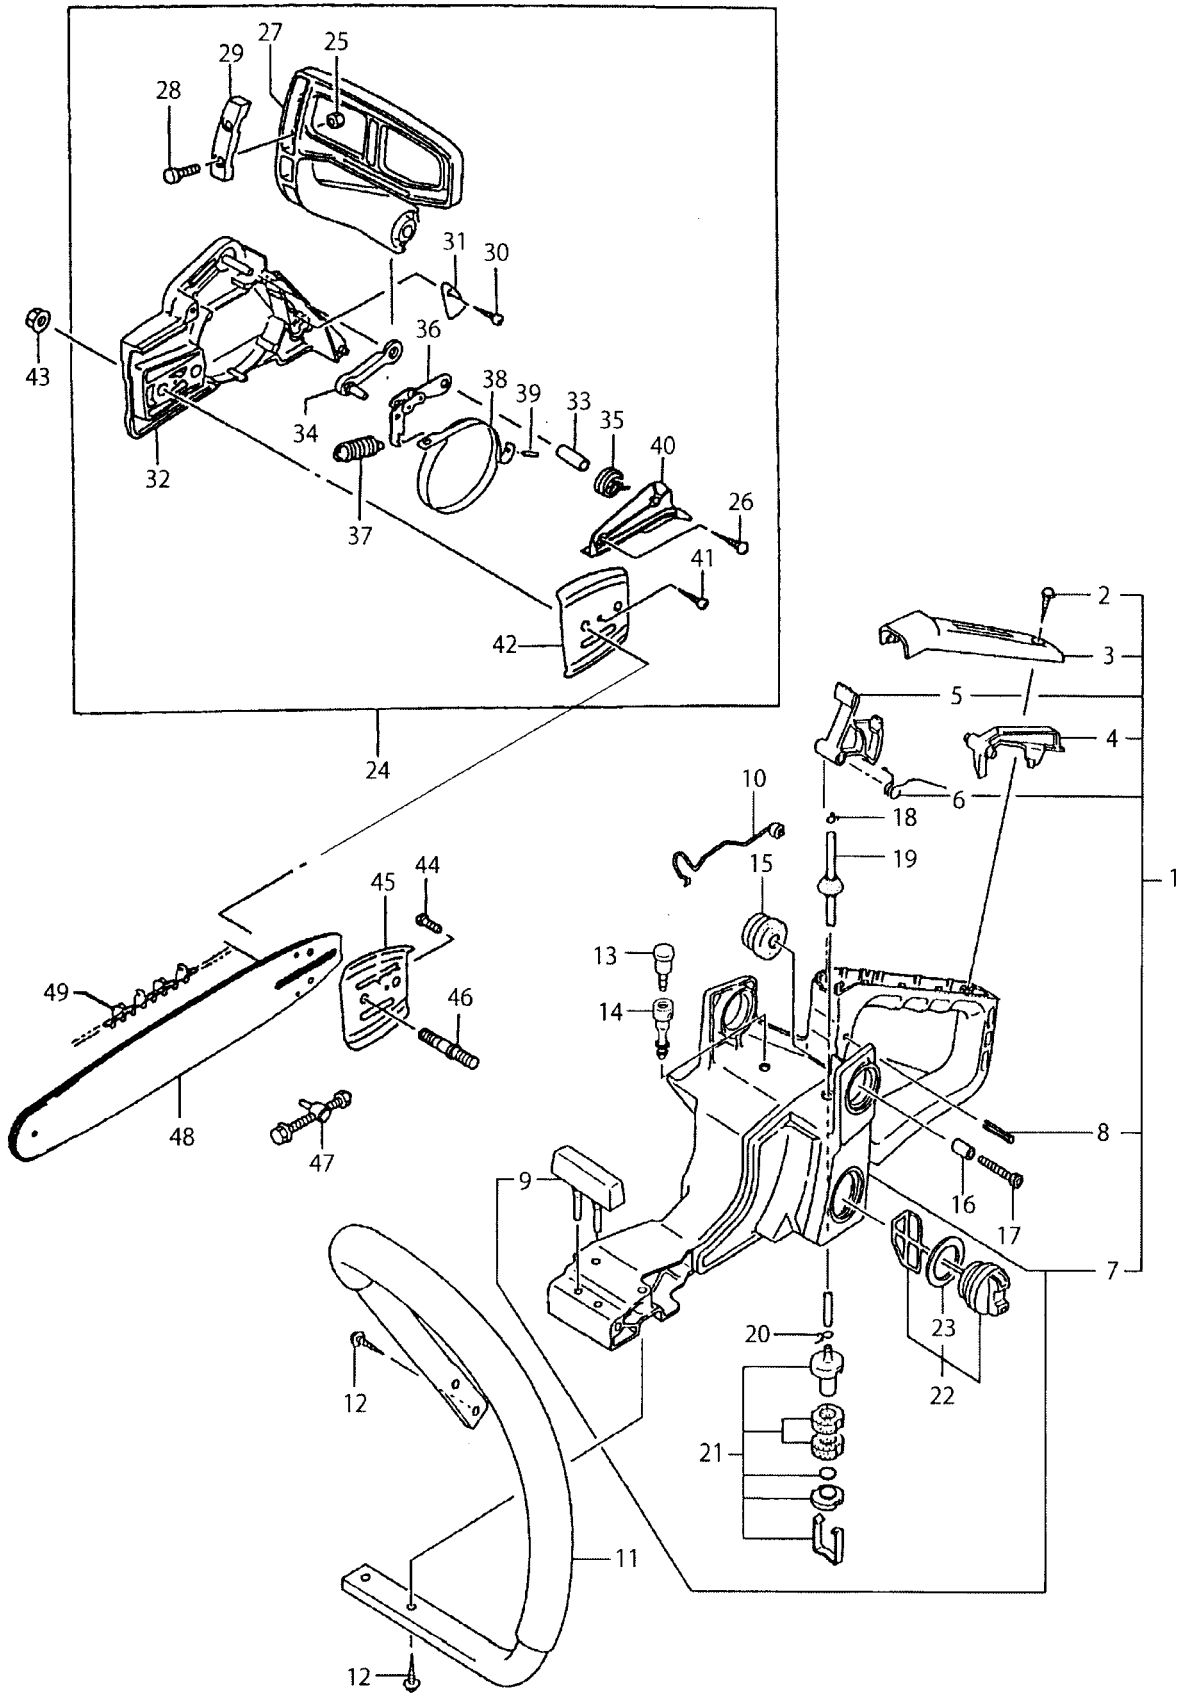

3. MCV381 HANDLE, CHAIN BRAKE

Ref. No.	Part No.	Part Name	Q'ty	Remarks	
3-1	400795	Rear Handle A Ass'y	1	Incl.2-9	010-3252L-90
3-2	400766	Tapping Screw	1	5x18	990-73050-184
3-3	400796	Rear Handle Grip	1		227-3252K-22
3-4	400797	Throttle Trigger Lockout	1		257-3252K-20
3-5	400798	Throttle Lever	1		060-3252K-20
3-6	400799	Throttle Lever Spring	1		061-3252K-20
3-7	400800	Rear Handle Ass'y	1		012-3252L-90
3-8	991582	Spring Pin	1	5x25	993-26005-254
3-9	400801	Front Damper	1		232-3252K-20
3-10	400802	Throttle Rod Comp.	1		490-3252K-81
3-11	400803	Front Handle Comp.	1		209-3285A-80
3-12	400766	Tapping Screw	4	5x18	990-73050-184
3-13	400804	Airvent Valve Ass'y	1		646-3252L-90
3-14	400805	Airvent Pipe	1		565-04063-20
3-15	400806	Damper Comp.	2		244-3252K-80
3-16	400807	Damper Collar	2		275-3252K-20
3-17	400808	Hex. Hole Bolt	2	4x20	990-51040-203
3-18	400809	Clip	1		680-04001-20
3-19	400810	Fuel Pipe Ass'y	1	L=195	223-0622U-90
3-20	400811	Clip	1		680-00731-20
3-21	400812	Pump Filter Body Ass'y	1		675-11657-90
3-22	400813	Tank Cap Ass'y	1	Incl.23	635-3252K-90
3-23	400814	Tankcap Gasket	1		630-3252K-20
3-24	400815	Side Case Ass'y	1	Incl.25-42	040-3285M-90
3-25	971923	Hex. Nut	2	4	991-01040-011
3-26	400816	Tapping Screw	3	4x15	990-75040-154
3-27	400817	Front Hand Guard, Black	1		805-3252K-20
3-28	979902	Screw	2	4x12	994-14040-121
3-29	400818	Hand Guard Weight	1		808-3252K-20
3-30	995407	Screw	1	4x10	993-41040-101
3-31	400819	Brake Band Holder	1		376-3252P-21
3-32	400820	Side Cover Comp.	1		039-3285M-80
3-33	400683	Cleaner Fixing Collar	1		470-10246-20
3-34	400821	Brake Support Fitting Comp.	1		386-3252K-80
3-35	400822	Brake Lever Spring	1		388-3252K-21
3-36	620456	Brake Link Comp.	1		379-32901-80
3-37	400823	Brake Spring	1		374-3252K-21
3-38	400824	Brake Band	1		378-3252K-21
3-39	620455	Needle Roller	1		999-05300-980
3-40	400825	Brake Link Cover	1		375-3252Y-21
3-41	995407	Screw	1	4x10	993-41040-101
3-42	400826	Guide Plate B	1		462-3252K-20
3-43	400827	Chain Bar Clamp Nut	2		121-32600-20
3-44	971916	Screw	1	4x8	990-11040-081
3-45	400828	Guide Plate A	1		461-3252K-20